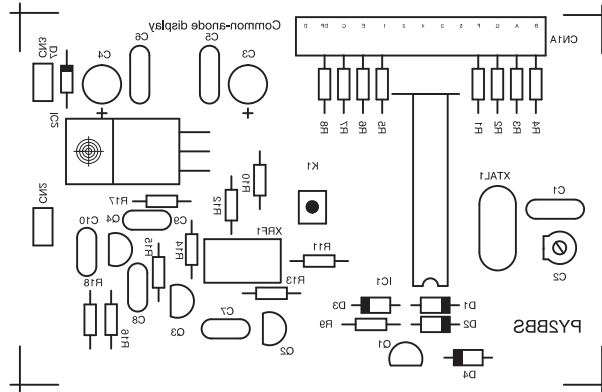

Frequencimetro DL4YHF Common-anode board

Inverted (tonner transfer)

Normal