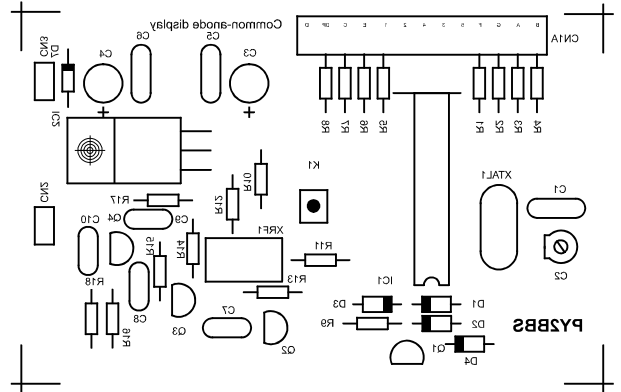

Frequencimetro DL4YHF Common-anode board

Inverted (toner transfer)

Normal