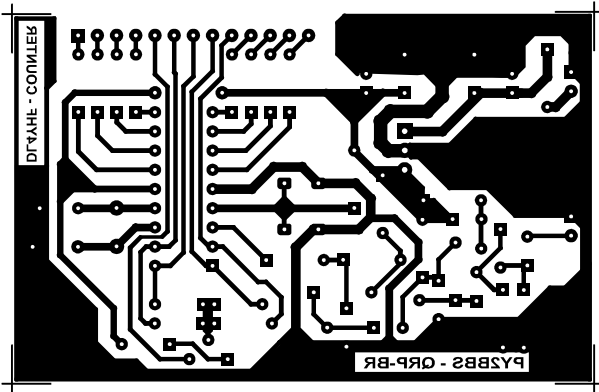

Frequencimetro DL4YHF Common-anode board

Inverted (toner transfer)

Normal