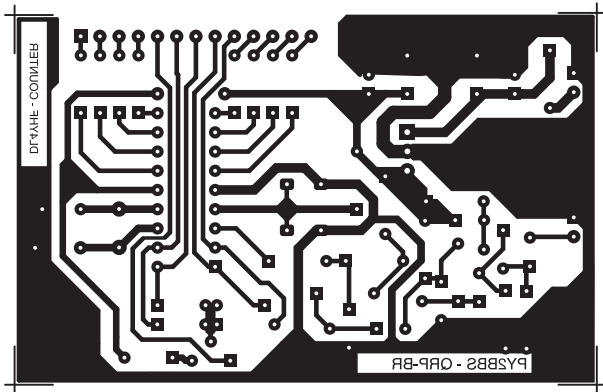

Frequencimetro DL4YHF Common-anode board

Inverted (tonner transfer)

Normal