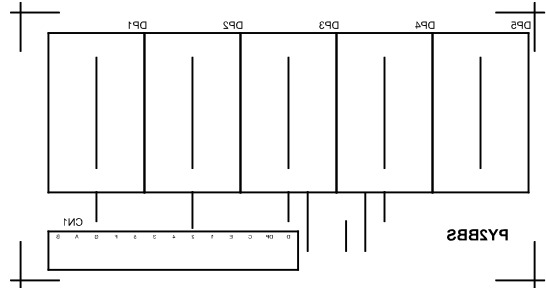

Frequencimetro DL4YHF Board for display 0.50"

Inverted (toner transfer)

Normal