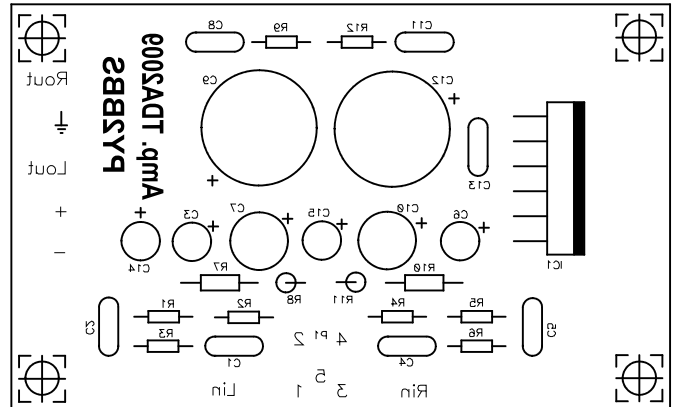

Amplificador Stereo TDA2009A

Inverted (toner transfer)

Normal