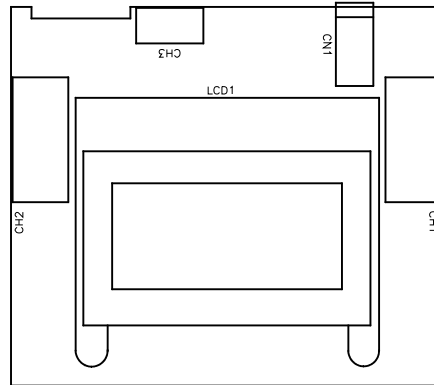

Frequencimetro portatil 1.3GHz

(Inverted, for Toner Transfer)

(Normal)