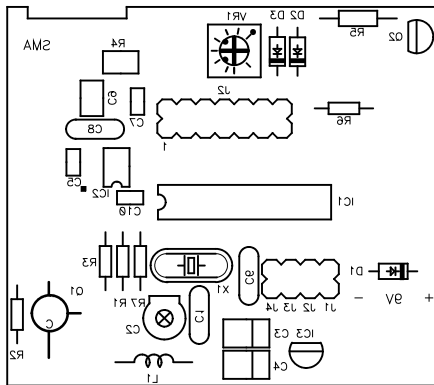

Frequencimetro portatil 1.3GHz

(Inverted, for Toner Transfer)

(Normal)