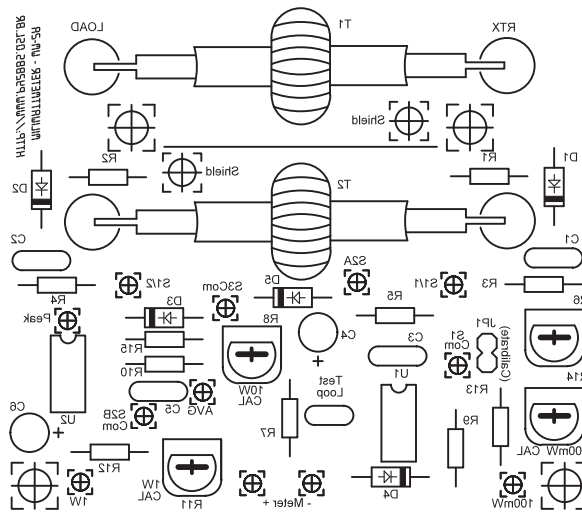

QRP Wattmeter - Inverted for toner transfer

78,4mm

67,9mm

29,4mm

21,6mm