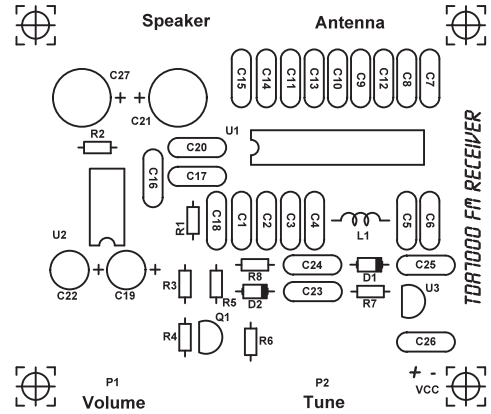

TDA7000 FM Receiver

Normal

Inverted (toner transfer)