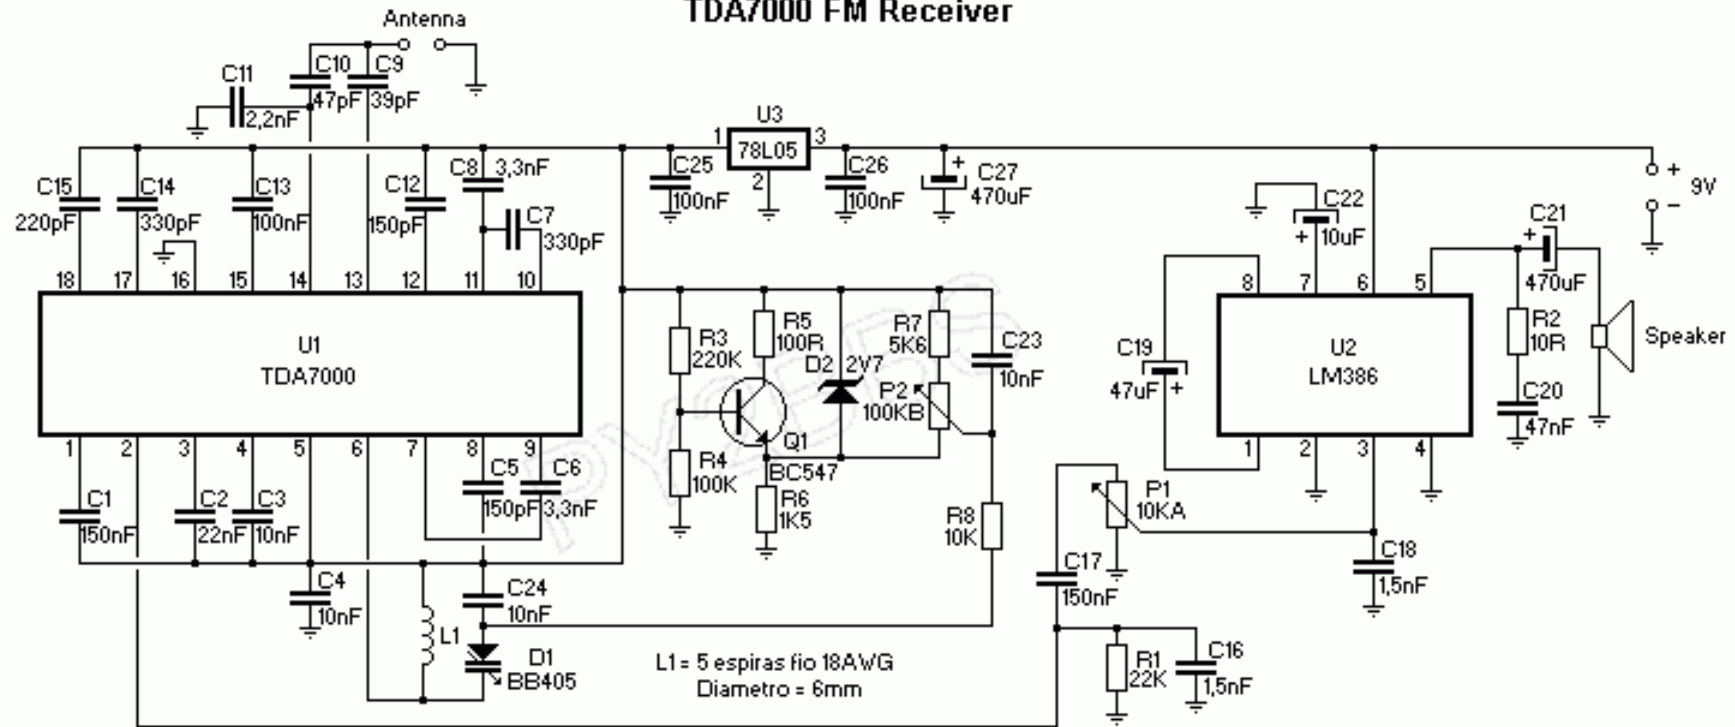

TDA7000 FM Receiver

Normal

Inverted (toner transfer)